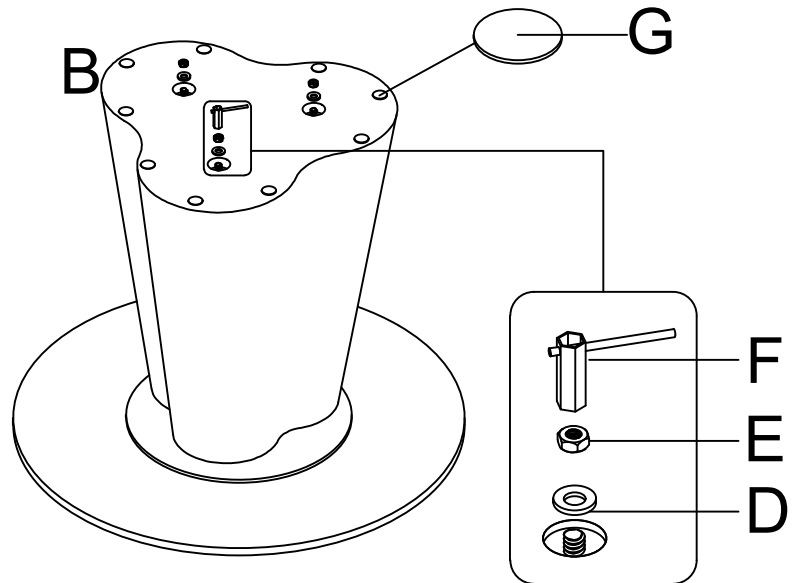

Haldey Round Side Table

CF_B-3243-2

PRODUCT PARTS INCLUDED

A  glass top x1

B  legs x1

C  M8*480mm x3

D  Washer Ø22*1.5mm x3

E  M8 x3

F  M8 x1

G  Ø30*3mm x9

STEP1

STEP2

STEP3