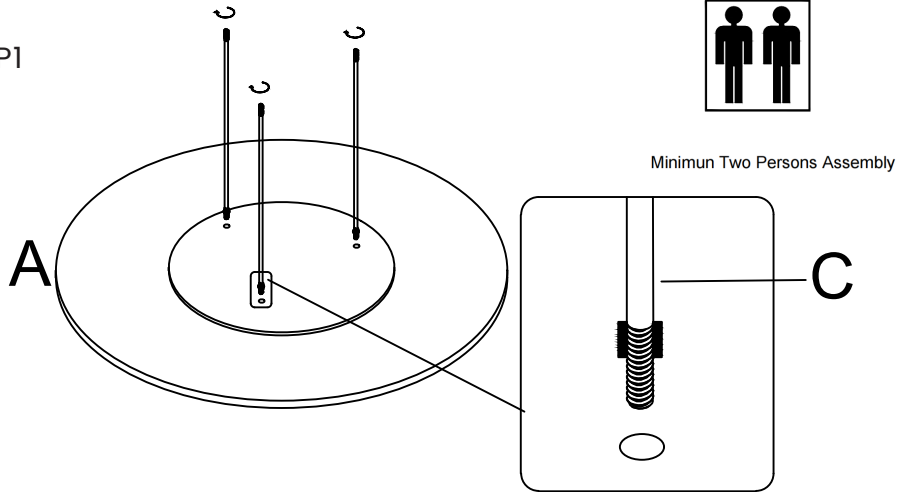

Haldey Round Side Table

CF_B-3243-2

PRODUCT PARTS INCLUDED

A  glass top x1

B  legs x1

C  M8*480mm x3

D  Washer Ø22*1.5mm x3

E  M8 x3

F  M8 x1

G  Ø30*3mm x9

STEP1

STEP2

STEP3