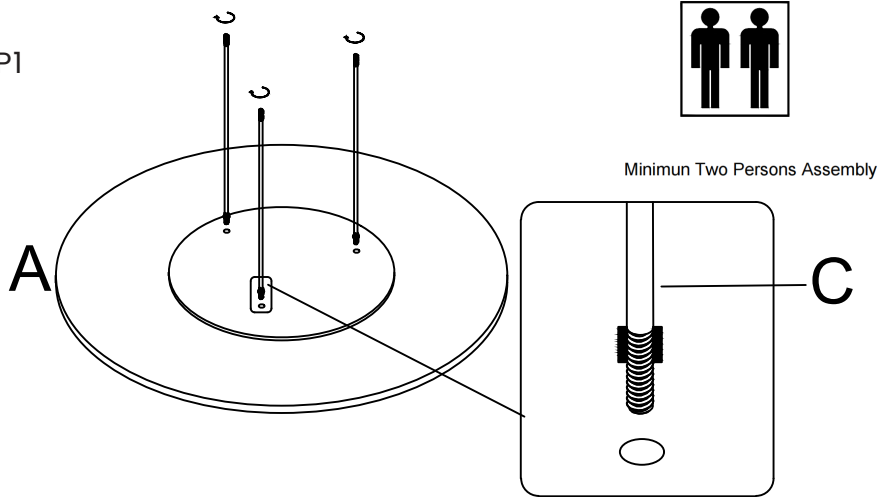

## PRODUCT PARTS INCLUDED

A  x1  
glass top

B  x1  
legs

C  x3  
M8\*380mm

D  x3  
Washer Ø22\*1.5mm

E  x3  
M8

F  x1  
M8

G  x9  
Ø30\*3mm

### STEP1