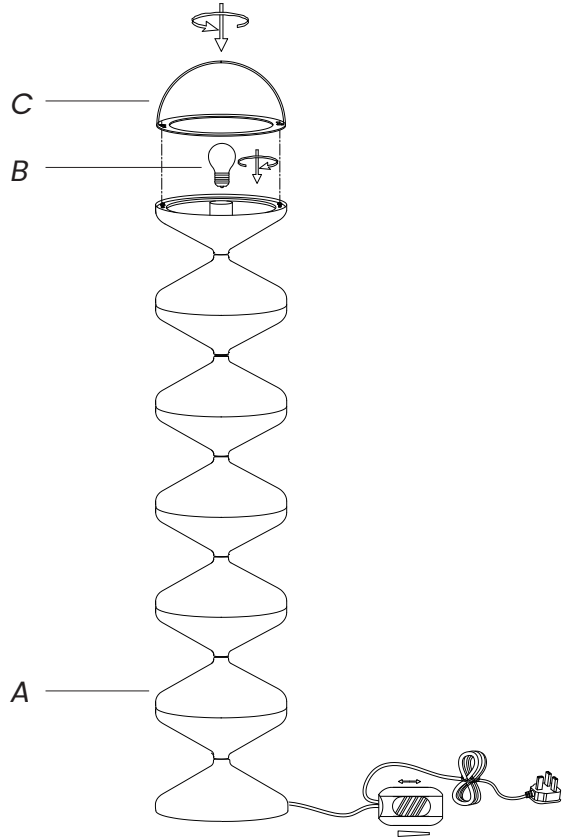

C

Brandon Floor Lamp, Matte Rust Red

CF_5782-F576/RUSTRED

PRODUCT PARTS INCLUDED

A

B Not included

C

STEP 1