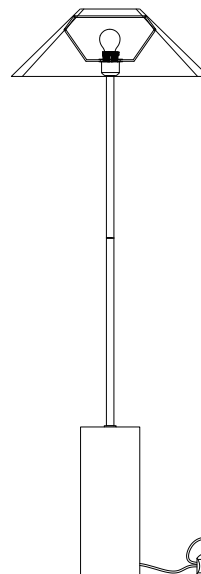

Danika Pleated Shade Table Lamp

CF_5782-T580

PRODUCT PARTS INCLUDED

A

B

C

D Not included

STEP 1