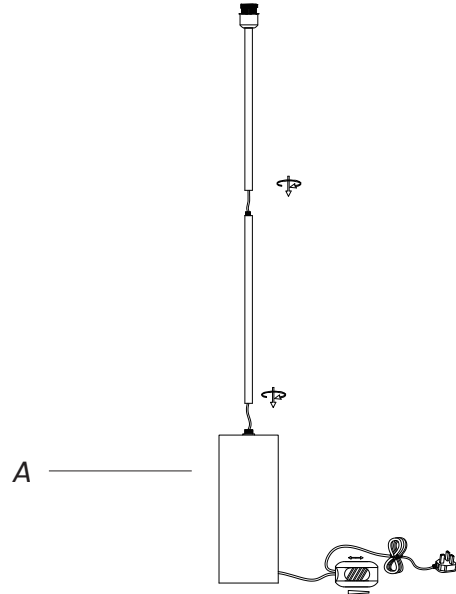

Danika Pleated Shade Table Lamp

CF_5782-T580

PRODUCT PARTS INCLUDED

A

B

C

D Not included

STEP 1