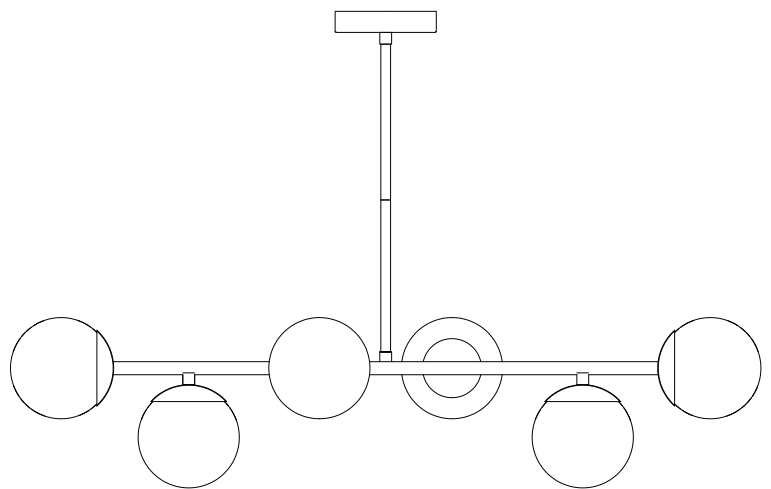

## Margot Globe Pendant Chandelier

CF\_5782-P582

### PRODUCT PARTS INCLUDED

A x6

B Not included

C x2

D M4\*8MM x2

E 25MM x2

F

G 25MM x2

STEP 1

Assembled