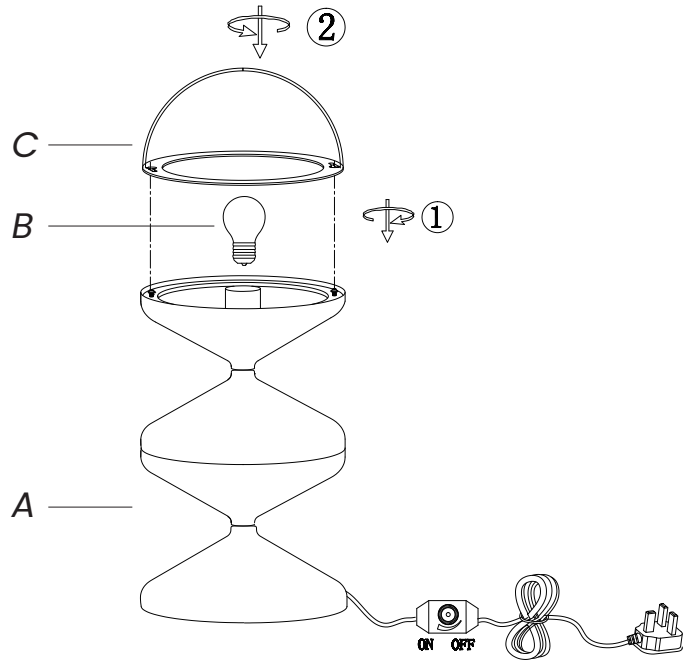

C

Brandon Table Lamp, Matte Rust Red

CF_5782-T576/RUSTRED

PRODUCT PARTS INCLUDED

A

B Not included

C

STEP 1