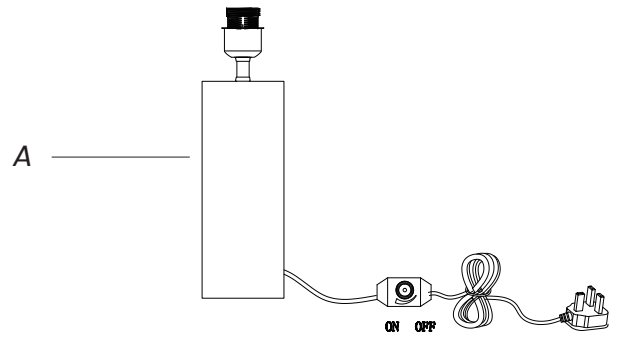

Danika Pleated Shade Table Lamp

CF_5782-T580

PRODUCT PARTS INCLUDED

D Not included

STEP 1

Assembled