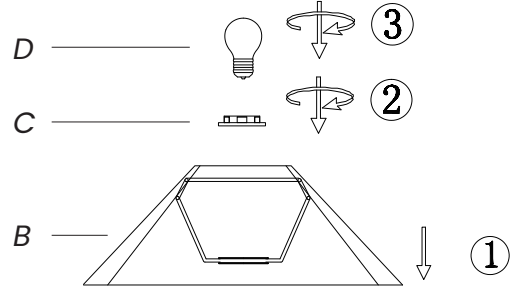

Danika Pleated Shade Table Lamp

CF_5782-T580

PRODUCT PARTS INCLUDED

D Not included

STEP 1

Assembled