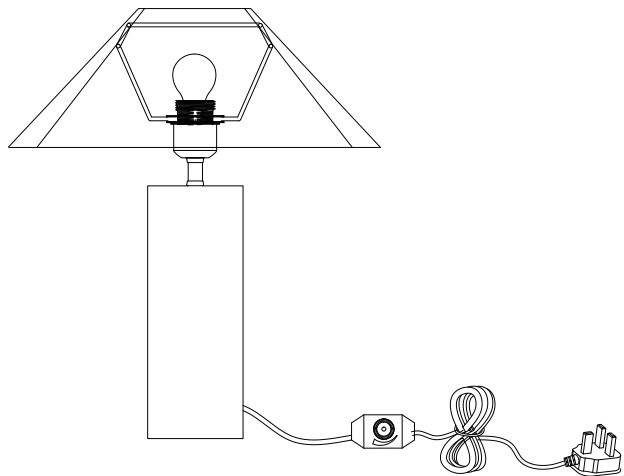

Danika Pleated Shade Table Lamp

CF_5782-T580

PRODUCT PARTS INCLUDED

D Not included

STEP 1

Assembled