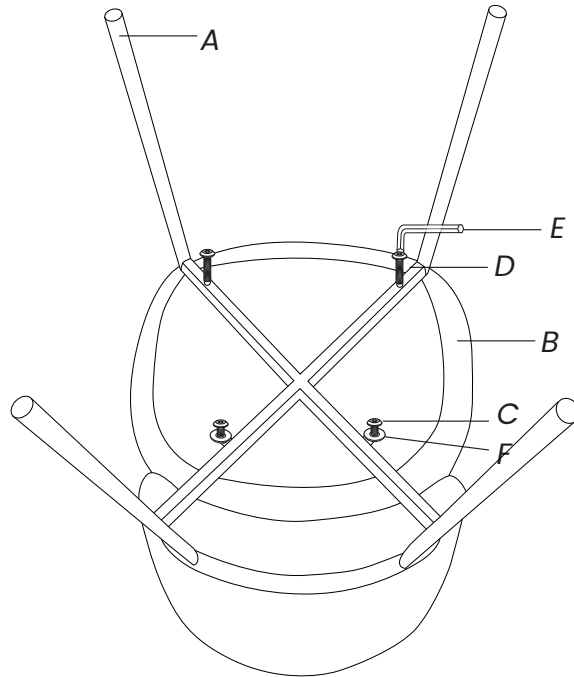

C

Trovi Dining Chair

CF_A-4043C

PRODUCT PARTS INCLUDED

A

FRAME x1

B

SEAT x1

C

SCREWS x2 M6*20mm

D

SCREWS x2 M6*45mm

E

TOOL x1

STEP 1

Assembled