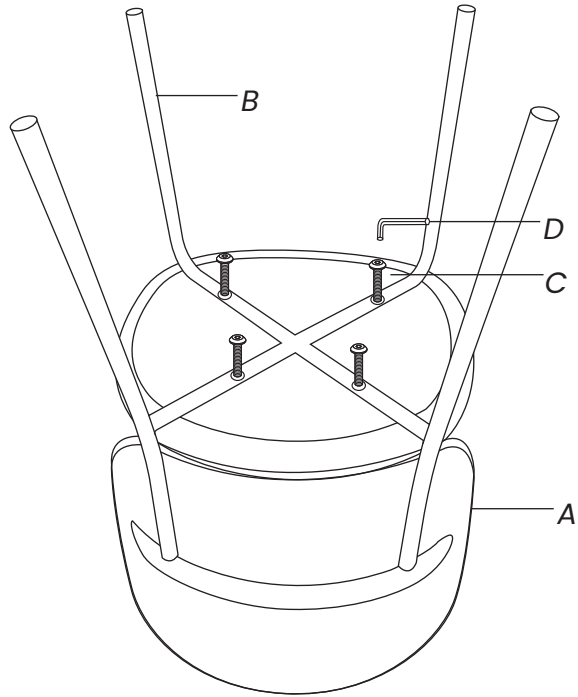

C

Harlow Dining Chair

CF_A-4043

PRODUCT PARTS INCLUDED

A

FRAME x1

B

SEAT x1

C

SCREWS x4 M6*30mm

D

TOOL x1

STEP 1

Assembled