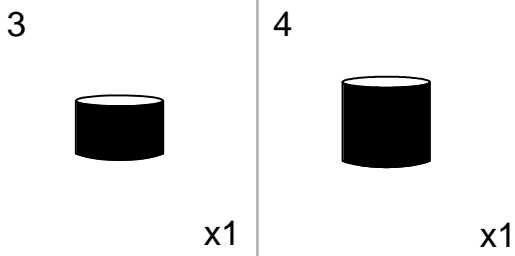

C

Marcel Round Coffee Table Set of 2, Oak & Walnut Effect

CF_AD-NT0607P-OAK/ WAL

PRODUCT PARTS INCLUDED