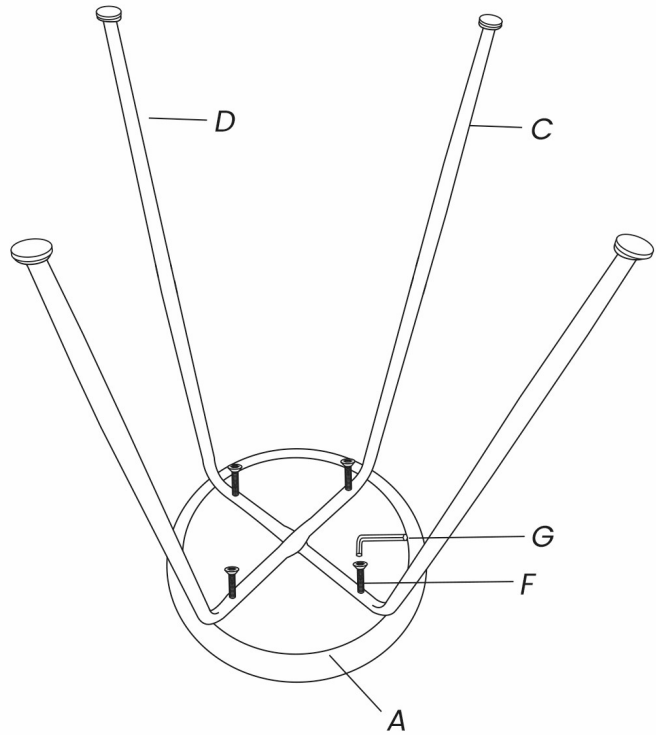

Regent Kitchen Stool

CF_BY-32/66

PRODUCT PARTS INCLUDED

A

SEAT x1

B

FOOTREST x1

C

LEGS x1

D

LEGS x1

E

SHORTER
SCREWS x4
M6*20mm

F

LONGER
SCREWS x4
M6*30mm

G

TOOL x1

STEP 1

STEP 2