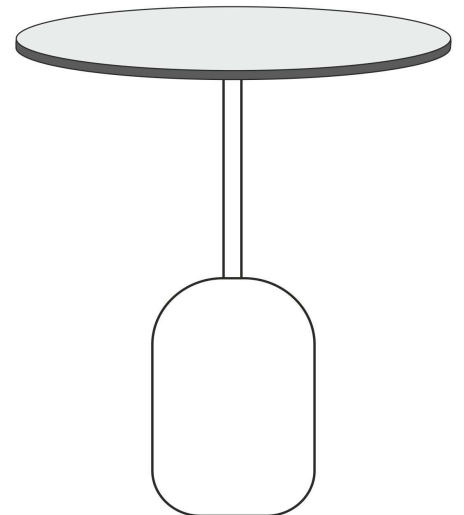

C

Kingston Side Table, White Marble

CF_C010/WHT/WHT

PRODUCT PARTS INCLUDED

A

B

C

D

STEP 1

STEP 2

STEP 3

B

Assembled