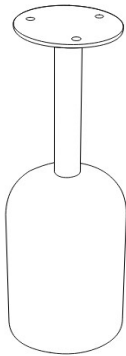

# Kingston Side Table, White Marble

CF\_C010/WHT/WHT

## PRODUCT PARTS INCLUDED

A

MARBLE BASE X 1

B

MARBLE TOP X 1

C

BOLT  
(7 X 12 MM 3 PCS, EXTRA 2 PCS)

D

SPANNER  
(14-15 MM X 1 PCS)