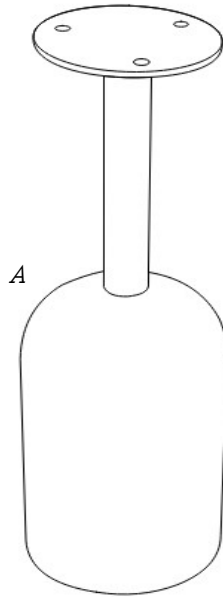

C

Kingston Side Table, White Marble

CF_C010/WHT/WHT

PRODUCT PARTS INCLUDED

A

B

C

D

STEP 1