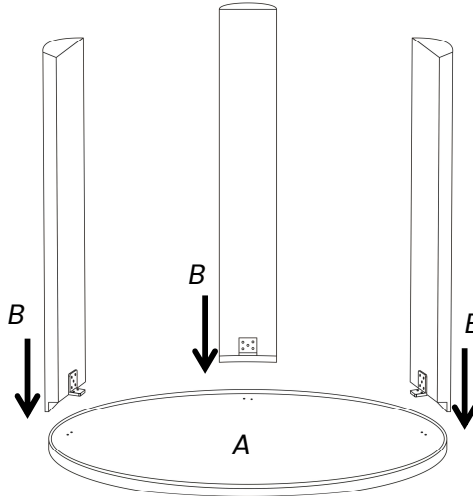

Emil Side Table, White Marble

CF_SDTBLD015/WHT/WAL

PRODUCT PARTS INCLUDED

A

MARBLE TOP X 1

B

WOODEN LEG X 3

C

ALLEN BOLT
(6X12 MM 6 PCS, EXTRA 2 PCS)

D

ALLEN KEY
(4 MM X 1 PCS)

STEP 1

STEP 2

Assembled

cult

Thank you for your order