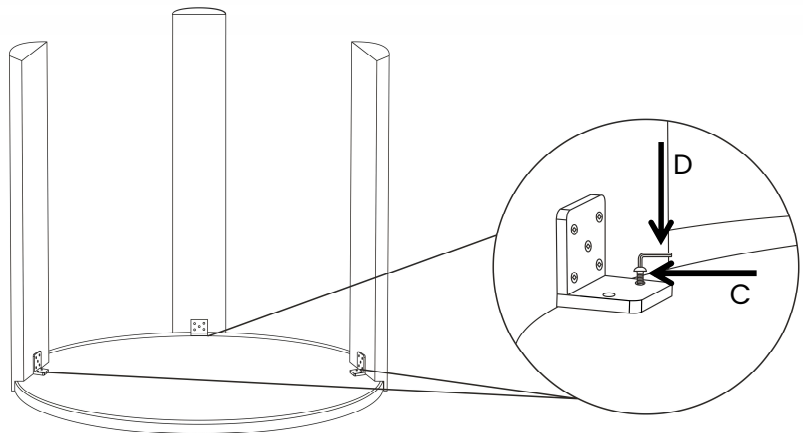

Emil Side Table, White Marble

CF_SDTBLD015/WHT/WAL

PRODUCT PARTS INCLUDED

A

MARBLE TOP X 1

B

WOODEN LEG X 3

C

ALLEN BOLT
(6X12 MM 6 PCS, EXTRA 2 PCS)

D

ALLEN KEY
(4 MM X 1 PCS)

STEP 1

STEP 2

Assembled

cult

Thank you for your order