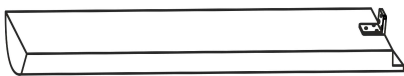

Emil Side Table, White Marble

CF_SDTBLD015/WHT/WAL

PRODUCT PARTS INCLUDED

A

MARBLE TOP X 1

B

WOODEN LEG X 3

C

ALLEN BOLT
(6X12 MM 6 PCS, EXTRA 2 PCS)

D

ALLEN KEY
(4 MM X 1 PCS)

STEP 1

STEP 2

Assembled

cult

Thank you for your order