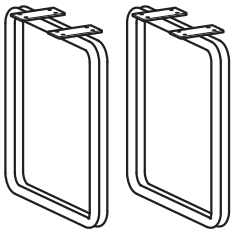

# Gio Side Table

CF\_CT249125

## PRODUCT PARTS INCLUDED

A

Top x 1

B

FRAME x 2

C

TOOL x 1

D

SCREWS x 16  
M8 \* 25mm

E

Flat gasket x 16  
M8 \* 20mm