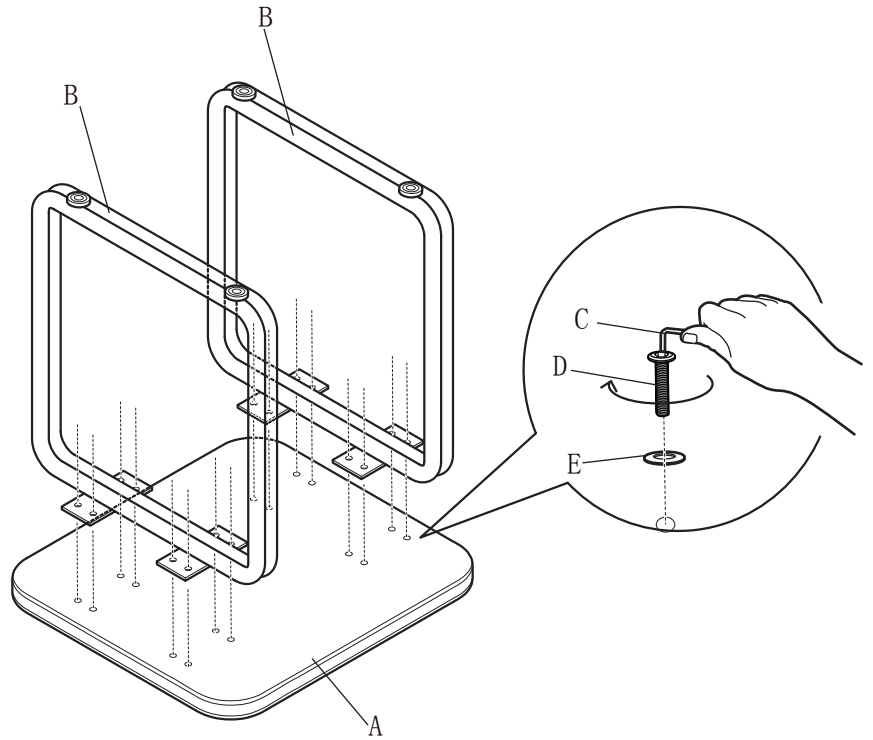

Gio Side Table

CF_CT249125

PRODUCT PARTS INCLUDED

A

Top x 1

B

FRAME x 2

C

TOOL x 1

D

SCREWS x 16
M8 * 25mm

E

Flat gasket x 16
M8 * 20mm

STEP 1

STEP 2

Assembled