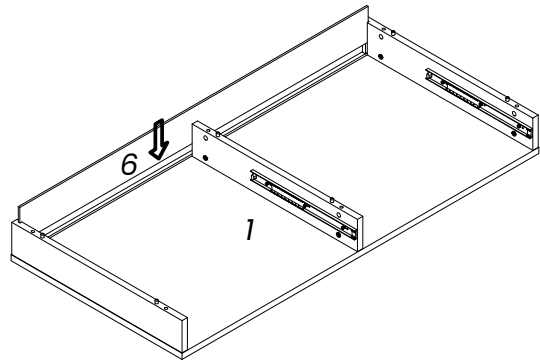

Raphael Desk, Walnut

CF_HE24120/WAL

PRODUCT PARTS INCLUDED

Φ12x12

Ax28

M6x24

Bx28

Φ8x40

Cx12

3.5x15

Dx24

M6x45

Ex2

M6x30

Fx8

φ6x12x1

Gx18

STEP 5