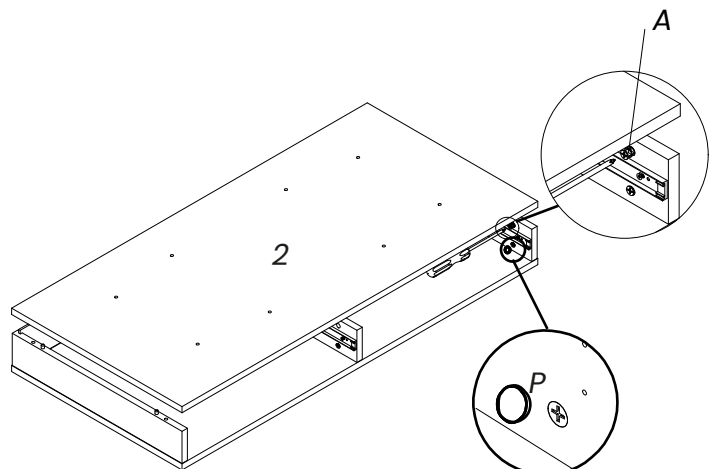

Raphael Desk, Walnut

CF_HE24120/WAL

PRODUCT PARTS INCLUDED

Φ12x12

Ax28

M6x24

Bx28

Φ8x40

Cx12

3.5x15

Dx24

M6x45

Ex2

M6x30

Fx8

φ6x12x1

Gx18

STEP 5

STEP 6