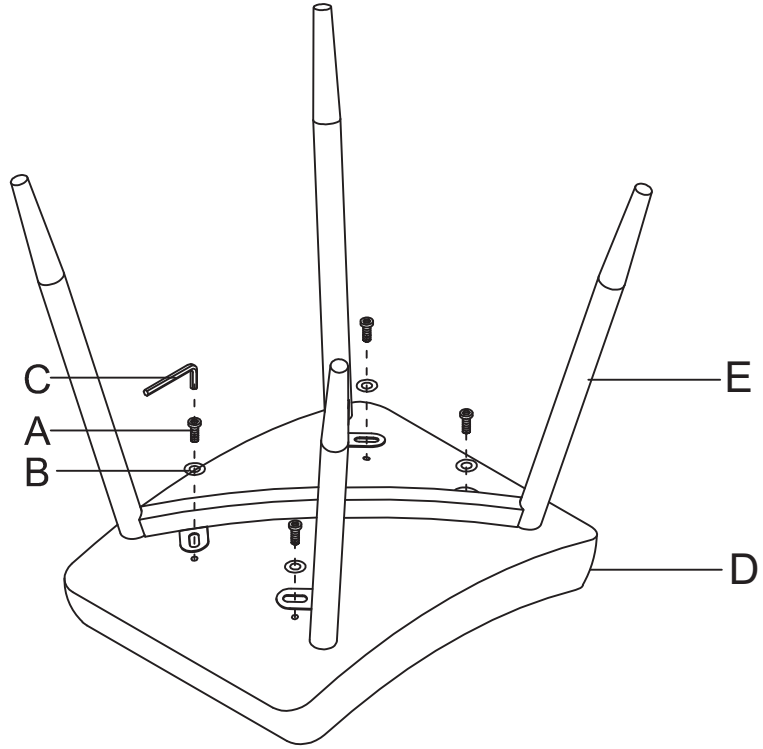

C

Utah Low Stool CF_MH-2539

A x 4

1

B x 4

C x 1

D x 1

F x 1