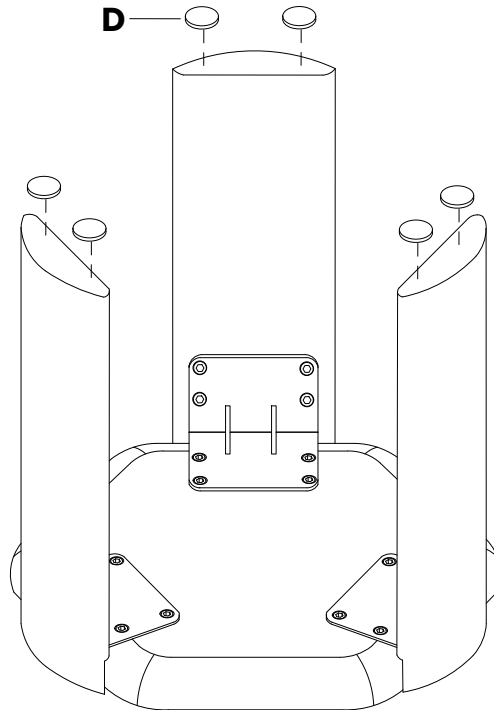

Leilani Side Tables, Travertine & Oak

CF_MK-CL-02/NAT-TRV/OAK

<p>1</p>  <p>x1</p>	<p>2</p>  <p>x3</p>	<p>STEP 1</p> 
<p>A</p>  <p>x3</p>	<p>B</p>  <p>M6*10 x12</p>	<p>STEP 2</p> 
<p>C</p>  <p>M6*15 x12</p>	<p>D</p>  <p>x6</p>	
<p>E</p>  <p>x1</p>		

Leilani Side Tables, Travertine & Oak

CF_MK-CL-02/NAT-TRV/OAK

STEP 3

Fully tighten all bolts
after turning upright.

STEP 4

Assembled