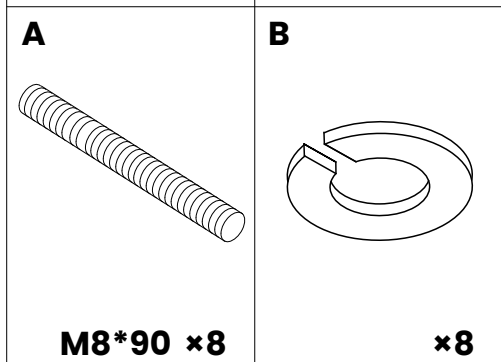

# Skylar 6 Seat Wooden Dining Table, Walnut

CF\_MK-CL-06/200/WAL\_bundle

STEP 1

STEP 2