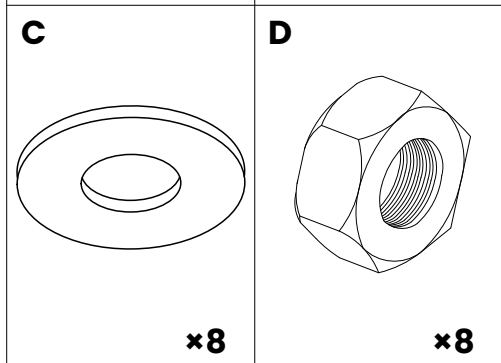

# Skylar 6 Seat Wooden Dining Table, Walnut

CF\_MK-CL-06/200/WAL\_bundle

STEP 1

STEP 2