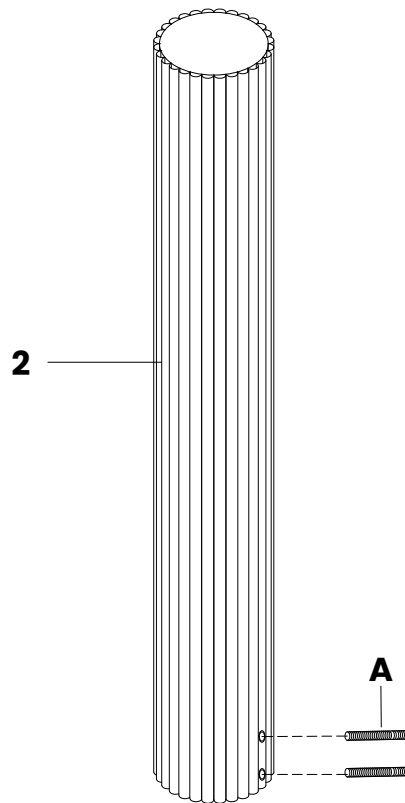

# Skylar 6 Seat Wooden Dining Table, Walnut

CF\_MK-CL-06/200/WAL\_bundle

STEP 1

STEP 2