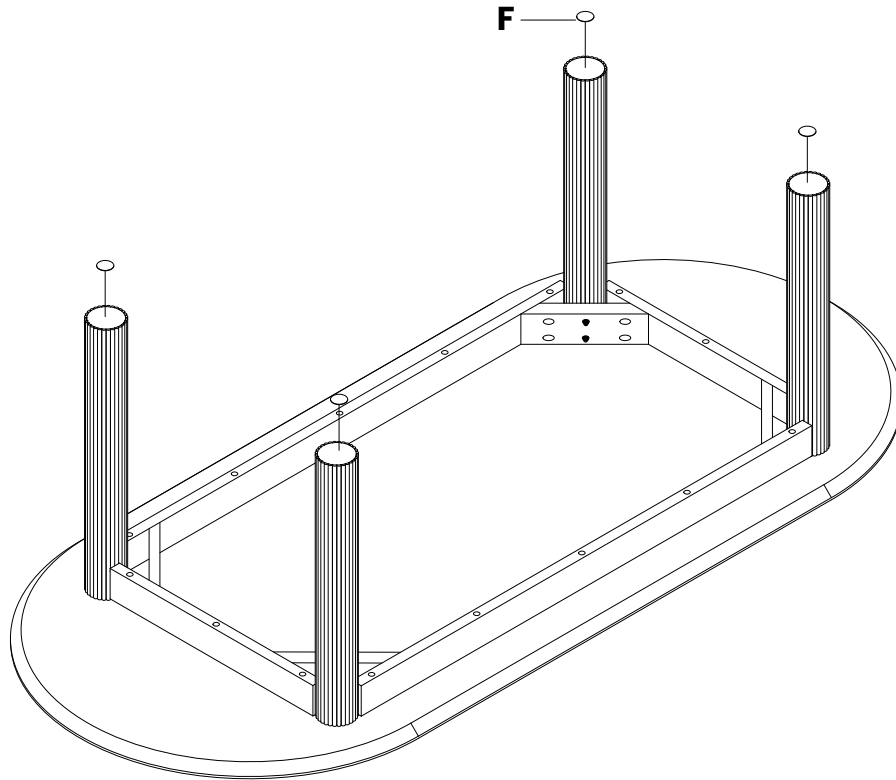

Skylar 6 Seat Wooden Dining Table, Walnut

CF_MK-CL-06/200/WAL_bundle

STEP 3