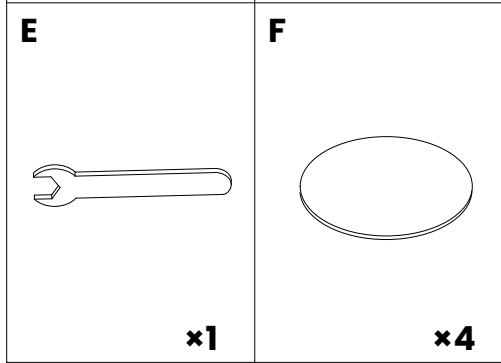

# Skylar 6 Seat Wooden Dining Table, Walnut

CF\_MK-CL-06/200/WAL\_bundle

STEP 1

STEP 2