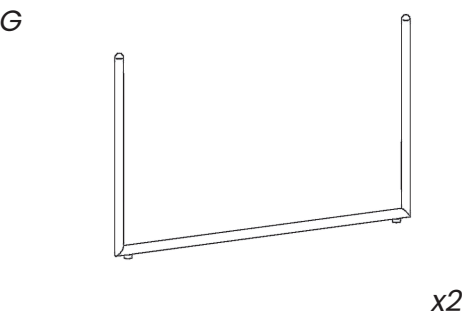

x6

Assembled

Do not fully tighten bolts until assembly is complete

Enzo Garden Lounge Set

CF_MLM-211404

PRODUCT PARTS INCLUDED

STEP 7

STEP 8