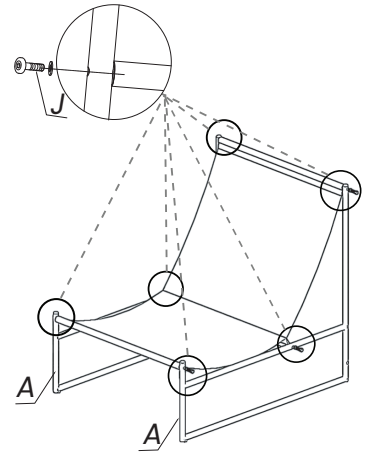

Enzo Garden Lounge Set

CF_MLM-211404

PRODUCT PARTS INCLUDED

A

x8

STEP 1

STEP 2

B

x4

STEP 3

STEP 4

C

x16

STEP 5

STEP 6

D