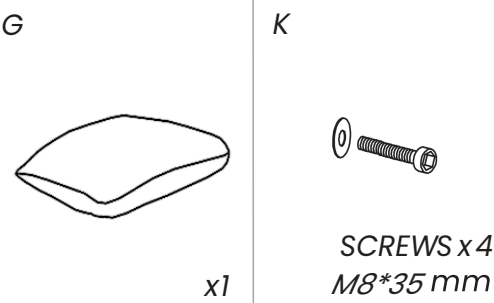

C

Harris Garden Armchair Set

CE MLM-211404B

PRODUCT PARTS INCLUDED

STEP 1

STEP 2

STEP 3

STEP 4

Assembled

Do not fully tighten bolts until assembly is complete

Harris Garden Armchair Set

CE MLM-211404B

The compressed cushion needs to be shaken, and left for 48 hours after opening the package to restore its shape.