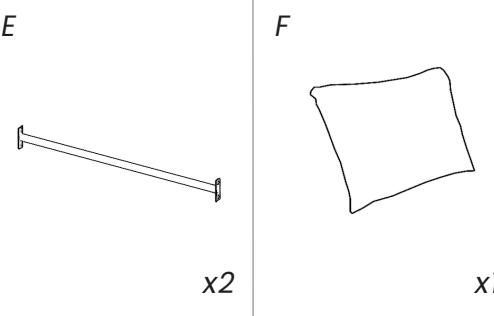

C

Harris Garden Armchair Set

CE MLM-211404B

PRODUCT PARTS INCLUDED

STEP 1

STEP 2

STEP 3

STEP 4

Assembled

Do not fully tighten bolts until assembly is complete

Harris Garden Armchair Set

CE MLM-211404B

The compressed cushion needs to be shaken, and left for 48 hours after opening the package to restore its shape.