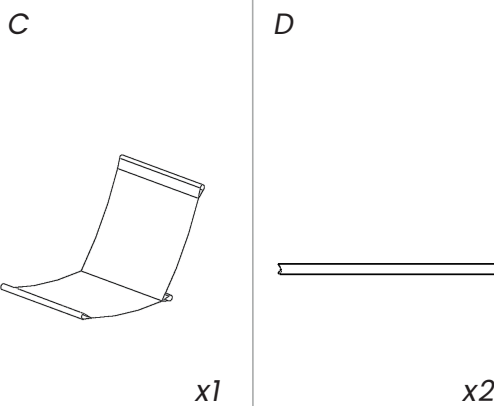

C

Harris Garden Armchair Set

CE MLM-211404B

PRODUCT PARTS INCLUDED

STEP 1

STEP 2

STEP 3

STEP 4

Assembled

Do not fully tighten bolts until assembly is complete

Harris Garden Armchair Set

CE MLM-211404B

The compressed cushion needs to be shaken, and left for 48 hours after opening the package to restore its shape.