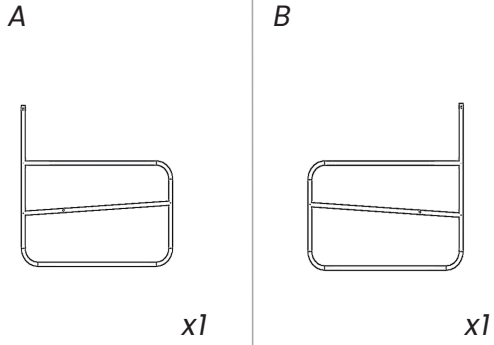

C

Harris Garden Armchair Set

CE MLM-211404B

PRODUCT PARTS INCLUDED

STEP 1

STEP 2

STEP 3

STEP 4

Assembled

Do not fully tighten bolts until assembly is complete

Harris Garden Armchair Set

CE MLM-211404B

The compressed cushion needs to be shaken, and left for 48 hours after opening the package to restore its shape.