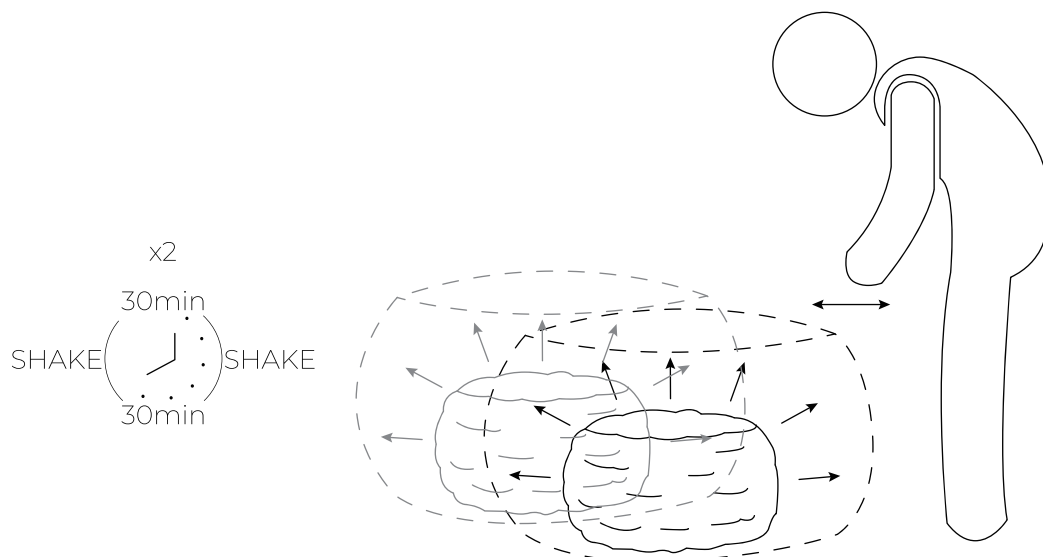

C

Harris Garden Armchair Set

CE MLM-211404B

PRODUCT PARTS INCLUDED

STEP 1

STEP 2

STEP 3

STEP 4

Assembled

Do not fully tighten bolts until assembly is complete

Harris Garden Armchair Set

CE MLM-211404B

The compressed cushion needs to be shaken, and left for 48 hours after opening the package to restore its shape.