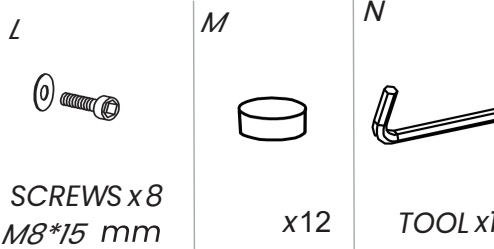

C

Harris Garden Armchair Set

CE MLM-211404B

PRODUCT PARTS INCLUDED

STEP 1

STEP 2

STEP 3

STEP 4

Assembled

Do not fully tighten bolts until assembly is complete

Harris Garden Armchair Set

CE MLM-211404B

The compressed cushion needs to be shaken, and left for 48 hours after opening the package to restore its shape.