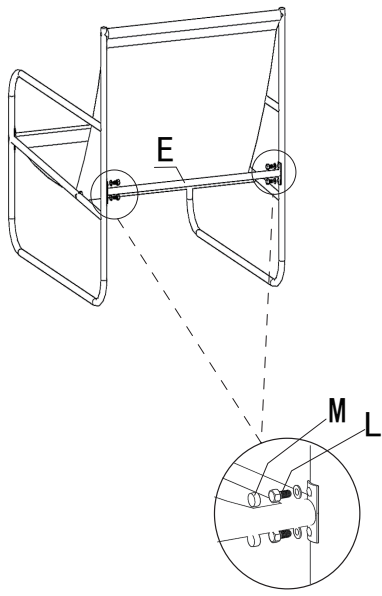

C

Harris Garden Armchair Set

CE MLM-211404B

PRODUCT PARTS INCLUDED

STEP 1

STEP 2

STEP 3

STEP 4

Assembled

Do not fully tighten bolts until assembly is complete

Harris Garden Armchair Set

CE MLM-211404B

The compressed cushion needs to be shaken, and left for 48 hours after opening the package to restore its shape.