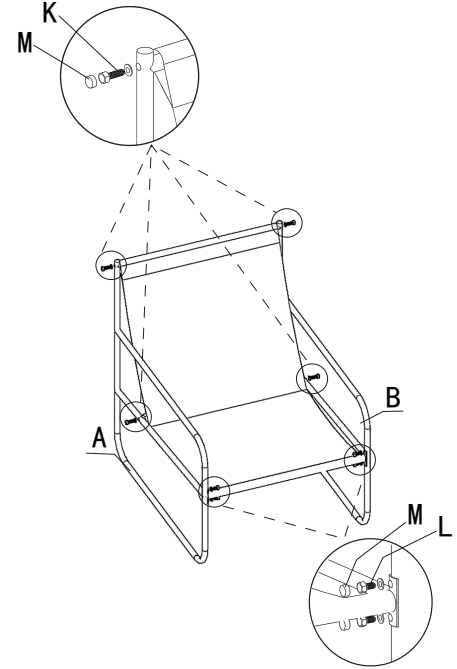

C

Harris Garden Armchair Set

CE MLM-211404B

PRODUCT PARTS INCLUDED

STEP 1

STEP 2

STEP 3

STEP 4

Assembled

Do not fully tighten bolts until assembly is complete

Harris Garden Armchair Set

CE MLM-211404B

The compressed cushion needs to be shaken, and left for 48 hours after opening the package to restore its shape.