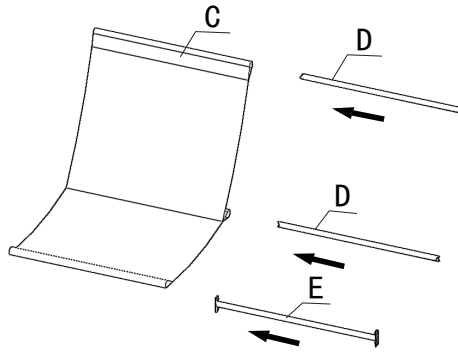

C

Harris Garden Armchair Set

CE MLM-211404B

PRODUCT PARTS INCLUDED

STEP 1

STEP 2

STEP 3

STEP 4

Assembled

Do not fully tighten bolts until assembly is complete

Harris Garden Armchair Set

CE MLM-211404B

The compressed cushion needs to be shaken, and left for 48 hours after opening the package to restore its shape.