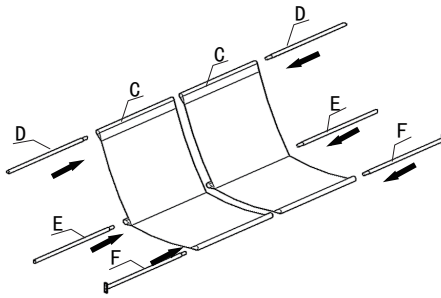

Harris Garden Sofa

CF_MLM-211404C

PRODUCT PARTS INCLUDED

STEP 1

STEP 2

STEP 3

STEP 4

Assembled
Do not fully tighten bolts until assembly is complete

Harris Garden Sofa

CF_MLM-211404C

I

The compressed cushion needs to be shaken, and left for 48 hours after opening the package to restore its shape.