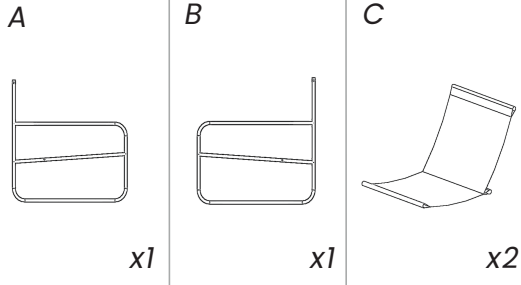

Harris Garden Sofa

CF_MLM-211404C

PRODUCT PARTS INCLUDED

STEP 1

STEP 2

STEP 3

STEP 4

Assembled
Do not fully tighten bolts until assembly is complete

Harris Garden Sofa

CF_MLM-211404C

I

The compressed cushion needs to be shaken, and left for 48 hours after opening the package to restore its shape.