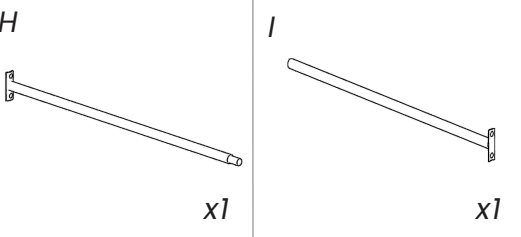

Harris Garden Sofa

CF_MLM-211404C

PRODUCT PARTS INCLUDED

STEP 1

STEP 2

STEP 3

STEP 4

Assembled
Do not fully tighten bolts until assembly is complete

Harris Garden Sofa

CF_MLM-211404C

I

The compressed cushion needs to be shaken, and left for 48 hours after opening the package to restore its shape.