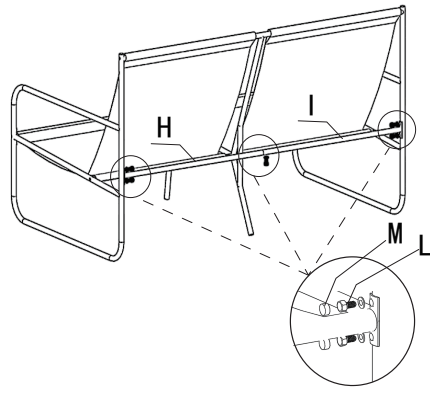

Harris Garden Sofa

CF_MLM-211404C

PRODUCT PARTS INCLUDED

STEP 1

STEP 2

STEP 3

STEP 4

Assembled
Do not fully tighten bolts until assembly is complete

Harris Garden Sofa

CF_MLM-211404C

I

The compressed cushion needs to be shaken, and left for 48 hours after opening the package to restore its shape.