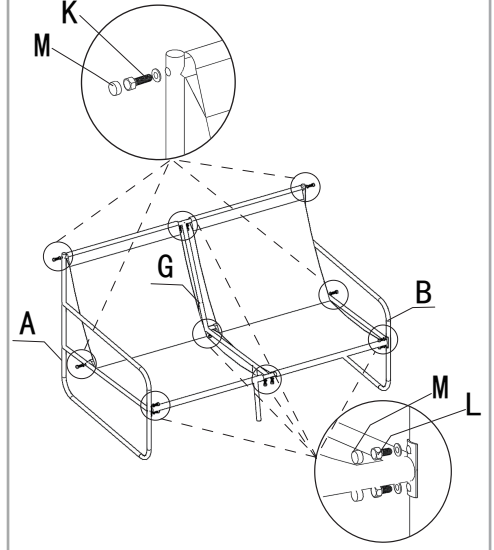

Harris Garden Sofa

CF_MLM-211404C

PRODUCT PARTS INCLUDED

STEP 1

STEP 2

STEP 3

STEP 4

Assembled
Do not fully tighten bolts until assembly is complete

Harris Garden Sofa

CF_MLM-211404C

I

The compressed cushion needs to be shaken, and left for 48 hours after opening the package to restore its shape.