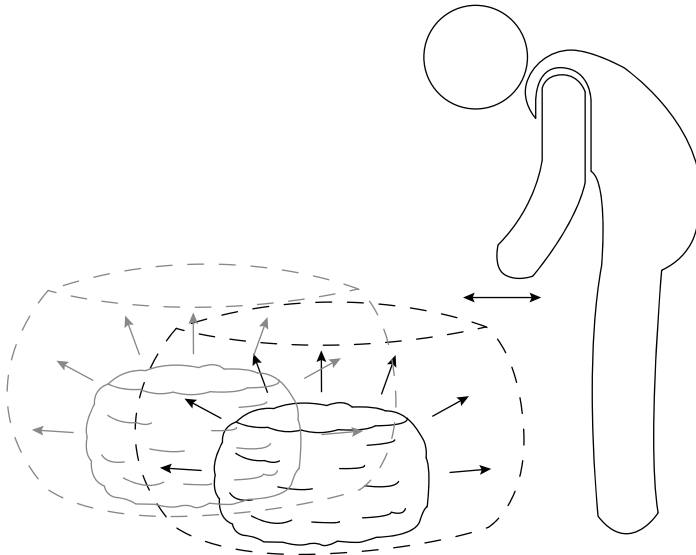

Harris Garden Sofa

CF_MLM-211404C

PRODUCT PARTS INCLUDED

STEP 1

STEP 2

STEP 3

STEP 4

Assembled
Do not fully tighten bolts until assembly is complete

Harris Garden Sofa

CF_MLM-211404C

I

The compressed cushion needs to be shaken, and left for 48 hours after opening the package to restore its shape.