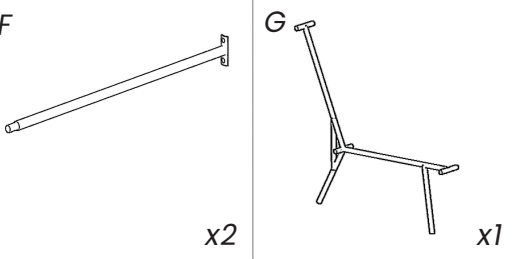

Harris Garden Sofa

CF_MLM-211404C

PRODUCT PARTS INCLUDED

STEP 1

STEP 2

STEP 3

STEP 4

Assembled
Do not fully tighten bolts until assembly is complete

Harris Garden Sofa

CF_MLM-211404C

I

The compressed cushion needs to be shaken, and left for 48 hours after opening the package to restore its shape.