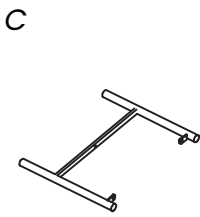

### Odessa Garden Armchair Set

CF\_ MLM-211596

Please use the Allen key provided to avoid over tightening and possible screw damage.

Before aligning all bolt holes, tighten the bolt to 50%. Only after completing all assembly step then fully tightened to 100%.

## PRODUCT PARTS INCLUDED

x2

x2

x2

x2

x1

x1

x1