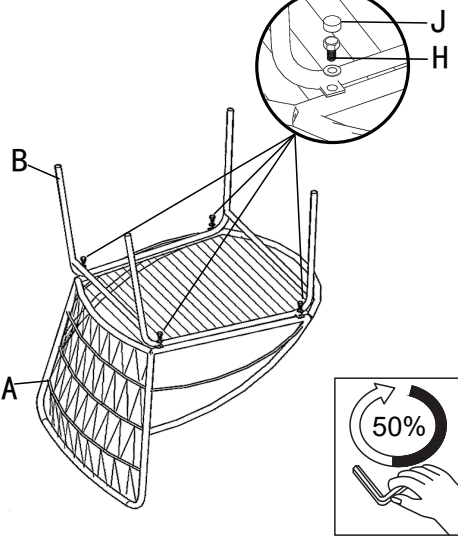

GENERAL WARNINGS

Loren Garden Bistro Set

CF_ MLM-212149

Please use the Allen key provided to avoid over tightening and possible screw damage.

Before aligning all bolt holes, tighten the bolt to 50%. Only after completing all assembly step then fully tightened to 100%.

Minimum Two Persons Assembly

Approx Assembly Time 30minutes

Loren Garden Bistro Set

CF_ MLM-212149

PRODUCT PARTS INCLUDED

STEP 1

STEP 2

STEP 3

STEP 4

STEP 5