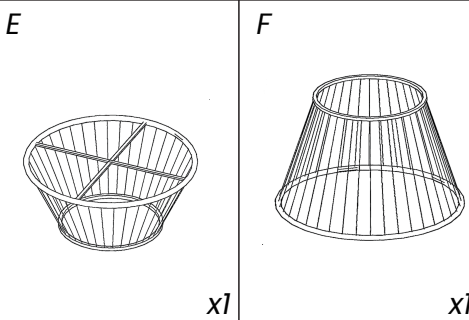

Minimum Two Persons Assembly

Approx Assembly Time 30minutes

Loren Garden Bistro Set

CF_ MLM-212149

PRODUCT PARTS INCLUDED

STEP 1

STEP 2

STEP 3

STEP 4

STEP 5