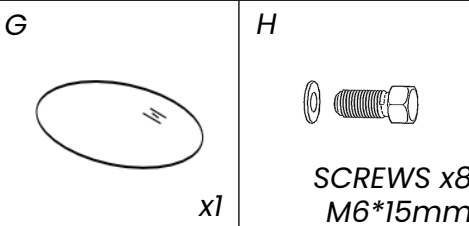

Minimum Two Persons Assembly

Approx Assembly Time 30minutes

Loren Garden Bistro Set

CF_ MLM-212149

PRODUCT PARTS INCLUDED

STEP 1

STEP 2

STEP 3