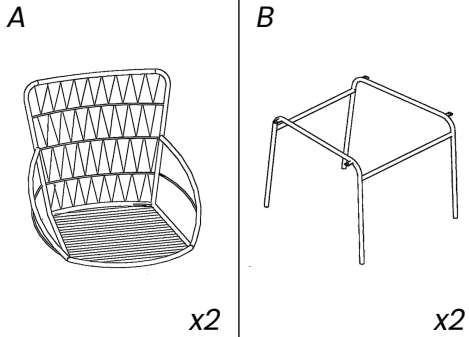

GENERAL WARNINGS

Loren Garden Bistro Set

CF_ MLM-212149

Please use the Allen key provided to avoid over tightening and possible screw damage.

Before aligning all bolt holes, tighten the bolt to 50%. Only after completing all assembly step then fully tightened to 100%.

Minimum Two Persons Assembly

Approx Assembly Time 30minutes

Loren Garden Bistro Set

CF_ MLM-212149

PRODUCT PARTS INCLUDED

STEP 1

STEP 2

STEP 3

STEP 4

STEP 5