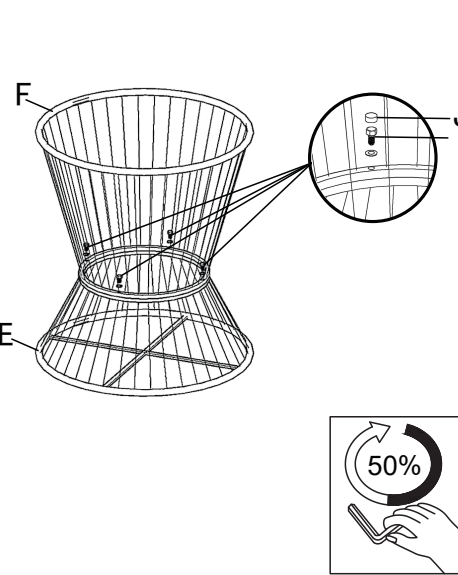

GENERAL WARNINGS

Loren Garden Bistro Set

CF_ MLM-212149

Please use the Allen key provided to avoid over tightening and possible screw damage.

Before aligning all bolt holes, tighten the bolt to 50%. Only after completing all assembly step then fully tightened to 100%.

Minimum Two Persons Assembly

Approx Assembly Time 30minutes

Loren Garden Bistro Set

CF_ MLM-212149

PRODUCT PARTS INCLUDED

STEP 1

STEP 2

STEP 3

STEP 4

STEP 5