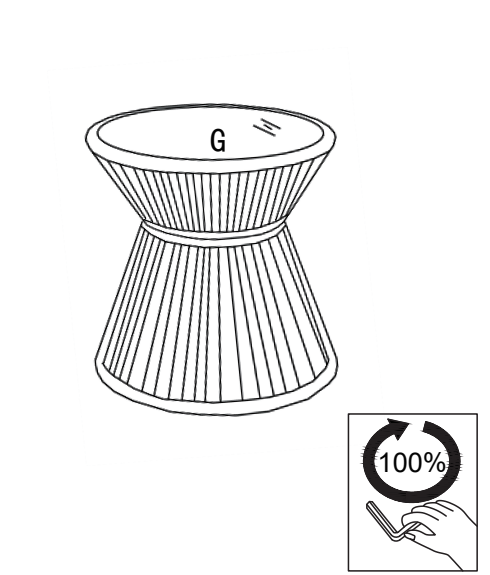

Loren Garden Bistro Set

CF_ MLM-212149

PRODUCT PARTS INCLUDED

STEP 1

STEP 2

STEP 3

STEP 4

STEP 5