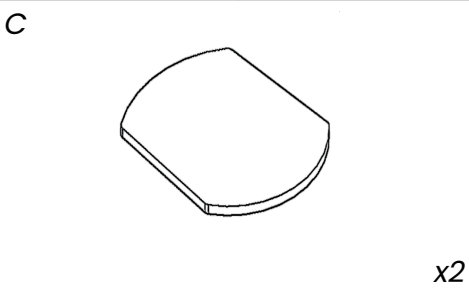

Minimum Two Persons Assembly

Approx Assembly Time 30minutes

Loren Garden Bistro Set

CF_ MLM-212149

PRODUCT PARTS INCLUDED

STEP 1

STEP 2

STEP 3