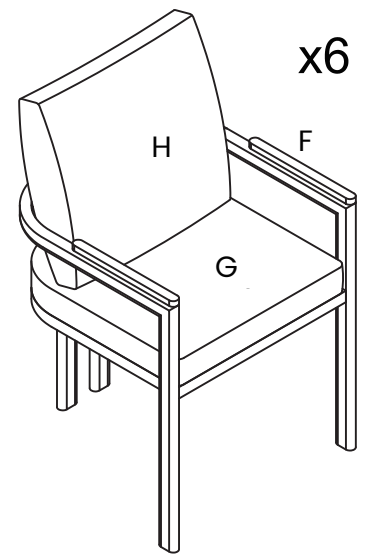

GENERAL WARNINGS

Levan Garden 6 Chair Dining Set

CF_ MLM-212214

Please use the Allen key provided to avoid over tightening and possible screw damage.

Before aligning all bolt holes, tighten the bolt to 50%. Only after completing all assembly step then fully tightened to 100%.

Minimum Two Persons Assembly

Approx Assembly Time 30minutes

Levan Garden 6 Chair Dining Set

CF_ MLM-212214

PRODUCT PARTS INCLUDED

STEP 1

STEP 2

STEP 3