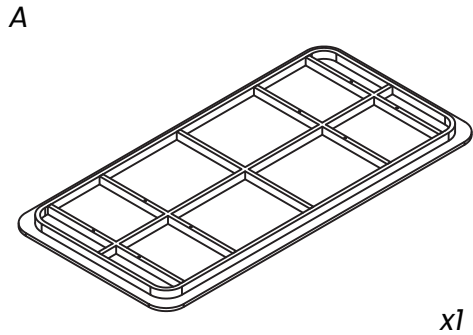

Minimum Two Persons Assembly

Approx Assembly Time 30minutes

Levan Garden 6 Chair Dining Set

CF_ MLM-212214

PRODUCT PARTS INCLUDED

STEP 1

STEP 2

STEP 3