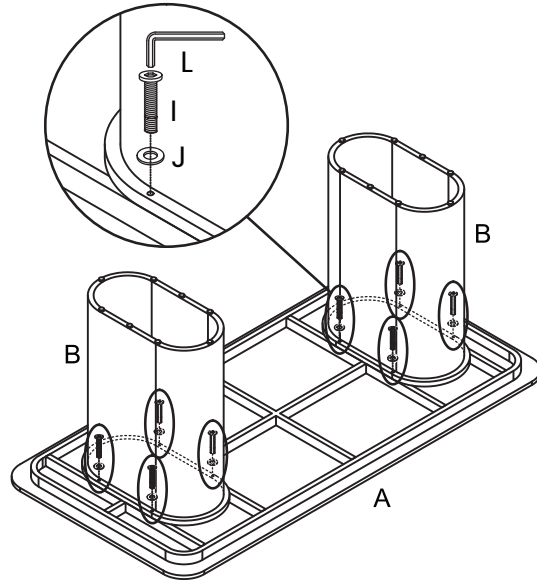

GENERAL WARNINGS

Levan Garden 6 Chair Dining Set

CF_ MLM-212214

Please use the Allen key provided to avoid over tightening and possible screw damage.

Before aligning all bolt holes, tighten the bolt to 50%. Only after completing all assembly step then fully tightened to 100%.

Minimum Two Persons Assembly

Approx Assembly Time 30minutes

Levan Garden 6 Chair Dining Set

CF_ MLM-212214

PRODUCT PARTS INCLUDED

STEP 1

STEP 2

STEP 3

STEP 4