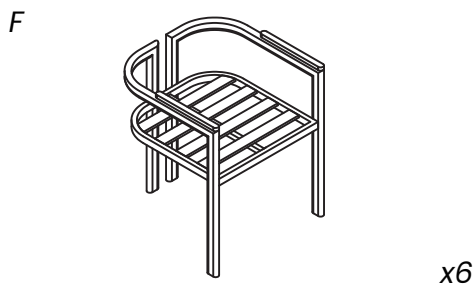

GENERAL WARNINGS

Levan Garden 6 Chair Dining Set

CF_ MLM-212214

Please use the Allen key provided to avoid over tightening and possible screw damage.

Before aligning all bolt holes, tighten the bolt to 50%. Only after completing all assembly step then fully tightened to 100%.

Minimum Two Persons Assembly

Approx Assembly Time 30minutes

Levan Garden 6 Chair Dining Set

CF_ MLM-212214

PRODUCT PARTS INCLUDED

STEP 1

STEP 2

STEP 3

STEP 4