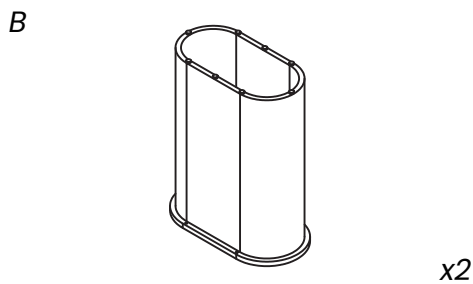

Minimum Two Persons Assembly

Approx Assembly Time 30minutes

Levan Garden 6 Chair Dining Set

CF_ MLM-212214

PRODUCT PARTS INCLUDED

STEP 1

STEP 2

STEP 3