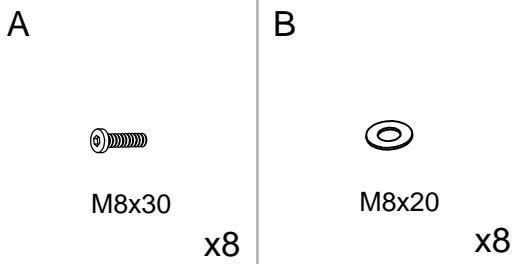

C

Finnley Oval Coffee Table

CF_CT0640WAL/WAL

PRODUCT PARTS INCLUDED

STEP 1

STEP 2

STEP 3