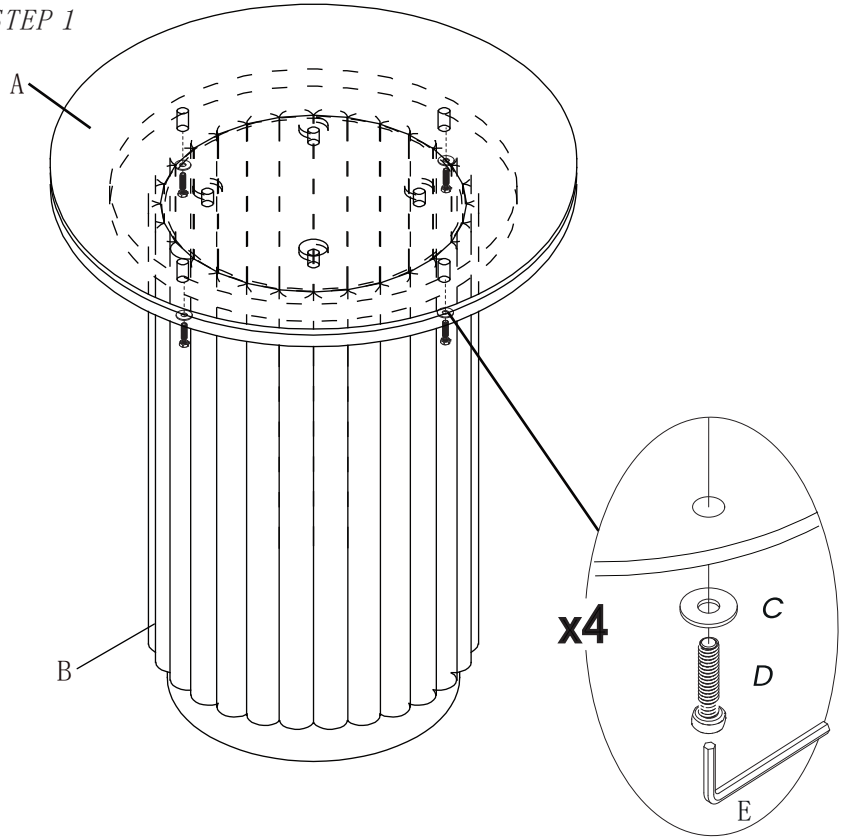

C

Pedersen Side Table
CF_CT249128

A

x1

B

x1

C

SCREWS x4
M8X35mm

D

Flat gasket x4
Ø8x20mm

E

TOOL x1

STEP 1

STEP 2

Assembled