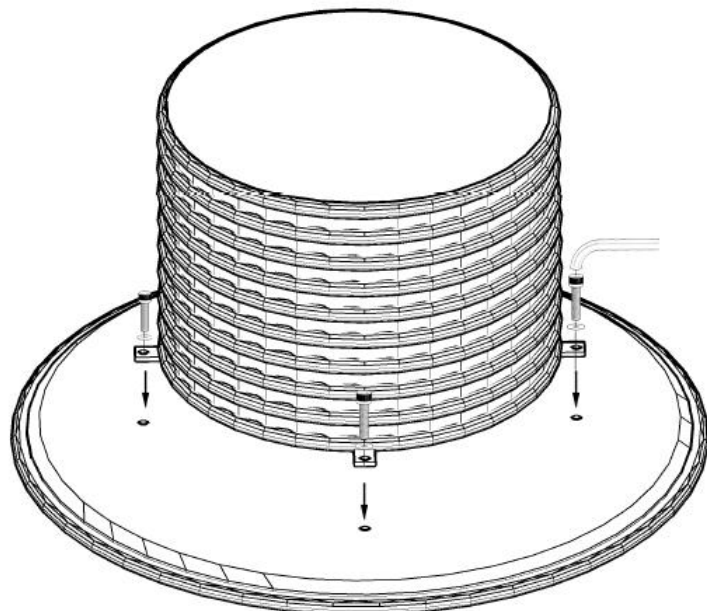

Dita Round Coffee Table

CTBL-DITA

PRODUCT PARTS INCLUDED

A

Wooden Structure x 1pc

B

Wooden Base x 1pcs

C

Allen key x 1pc

D

Bolt x 4pcs

E

Washer x 4pcs

F

STEP 1

STEP 2