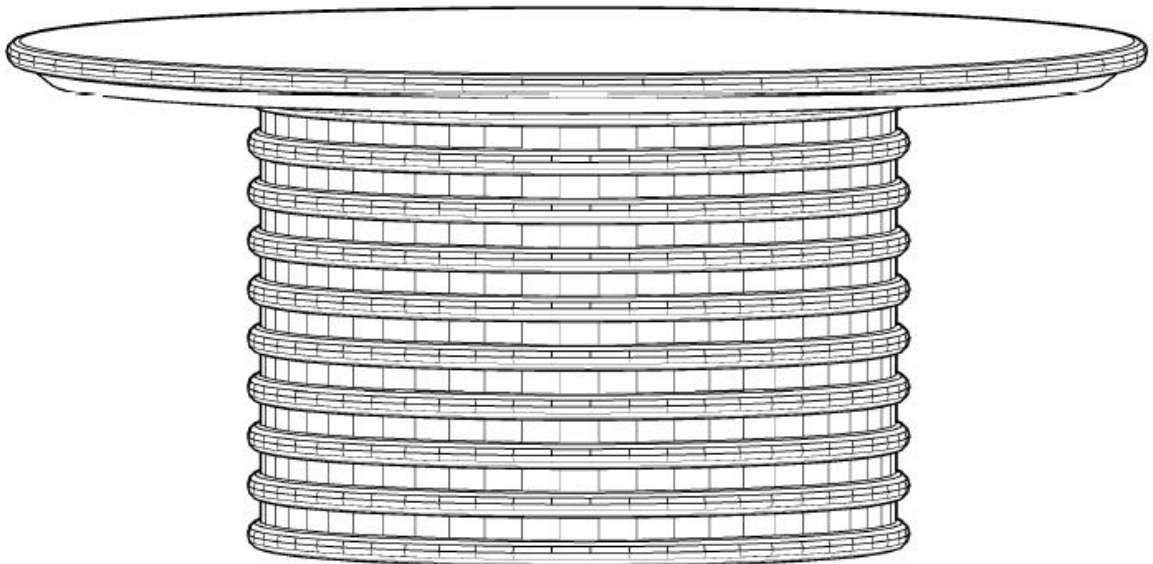

Dita Round Coffee Table

CTBL-DITA

PRODUCT PARTS INCLUDED

A

Wooden Structure x 1pc

B

Wooden Base x 1pcs

C

Allen key x 1pc

D

Bolt x 4pcs

E

Washer x 4pcs

F

STEP 1

STEP 2

C

Dita Round Coffee Table

STEP 3

STEP 4

Assembled