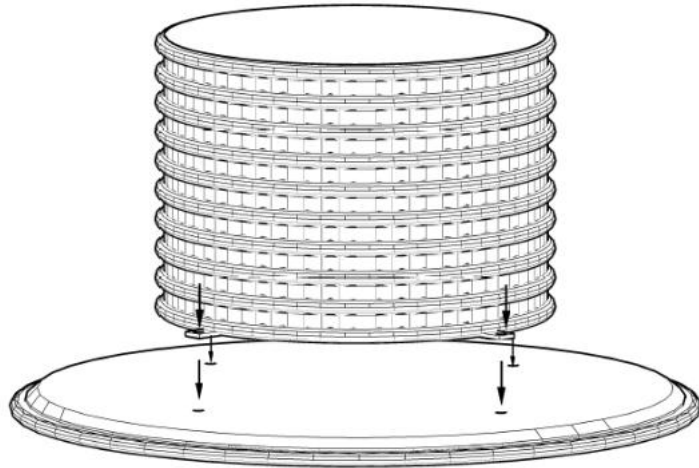

Dita Round Coffee Table

CTBL-DITA

PRODUCT PARTS INCLUDED

A

Wooden Structure x 1pc

B

Wooden Base x 1pcs

C

Allen key x 1pc

D

Bolt x 4pcs

E

Washer x 4pcs

F

STEP 1

STEP 2

C

Dita Round Coffee Table

STEP 3

STEP 4

Assembled