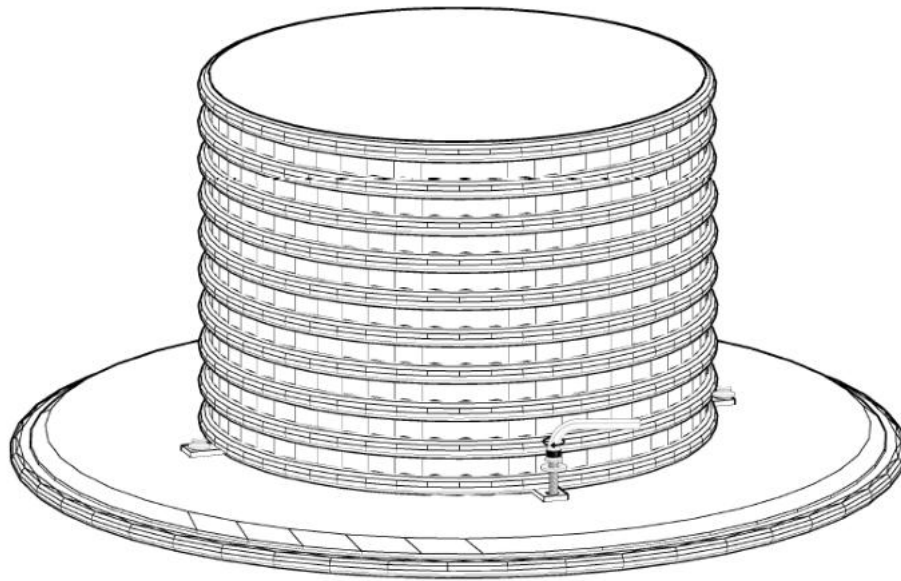

Dita Round Coffee Table

CTBL-DITA

PRODUCT PARTS INCLUDED

A

Wooden Structure x 1pc

B

Wooden Base x 1pcs

C

Allen key x 1pc

D

Bolt x 4pcs

E

Washer x 4pcs

F

STEP 1

STEP 2

C

Dita Round Coffee Table

STEP 3

STEP 4

Assembled