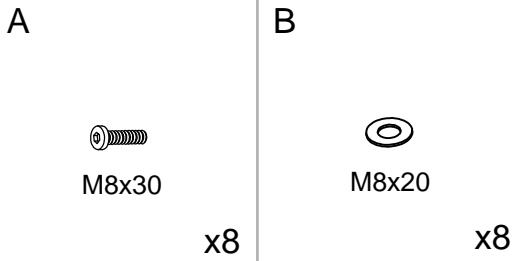

C

Finnley 4 Seat Large Round Dining Table

CF_DT0605WAL/120

PRODUCT PARTS INCLUDED

STEP 1

STEP 2

STEP 3