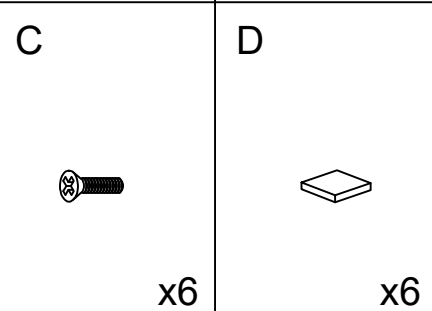

C

Caleb Round Wooden Dining Table Walnut CF_DT1015/

PRODUCT PARTS INCLUDED

STEP 1

STEP 2

C

Caleb Round Wooden Dining Table Walnut
CF_DT1015/

STEP 3

STEP 4