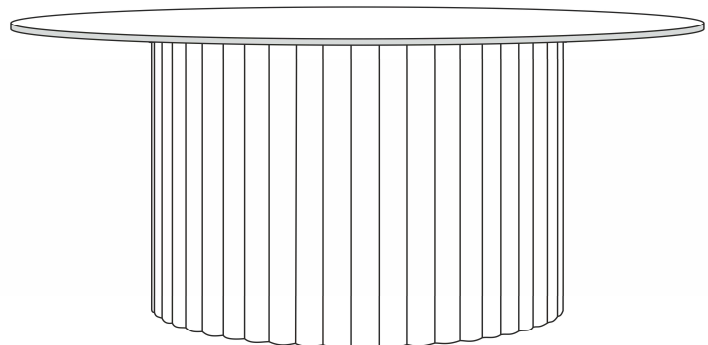

STEP 2

Assembled