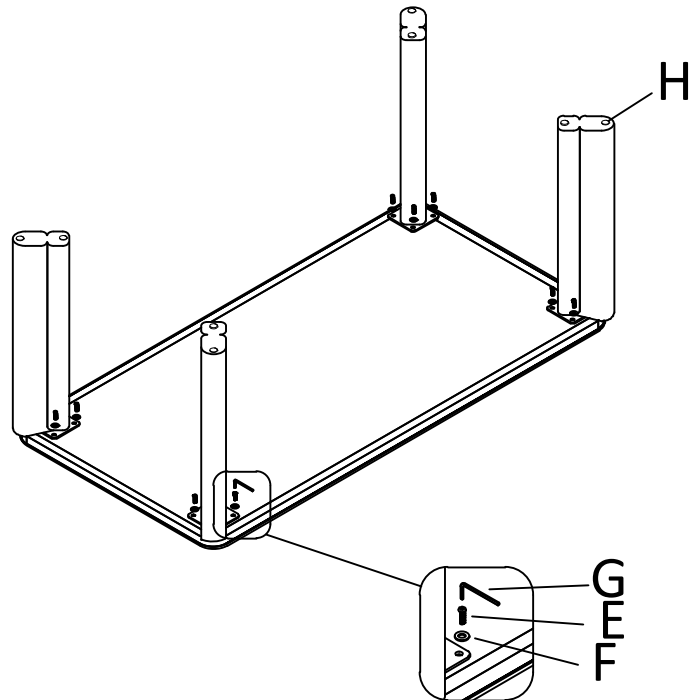

Kayla Rectangle Dining Table

CF_F-1905-1

PRODUCT PARTS INCLUDED

A  table top x1

B  x4

C  legs x4

D  M8*25mm x12

E  M8*25mm x12

F  $\varnothing 22*1.5\text{mm}$ x12

G  M5 x1

H  $\varnothing 30*3\text{mm}$ x8

STEP1

Minimum Two Persons Assembly

x4

STEP2

STEP3