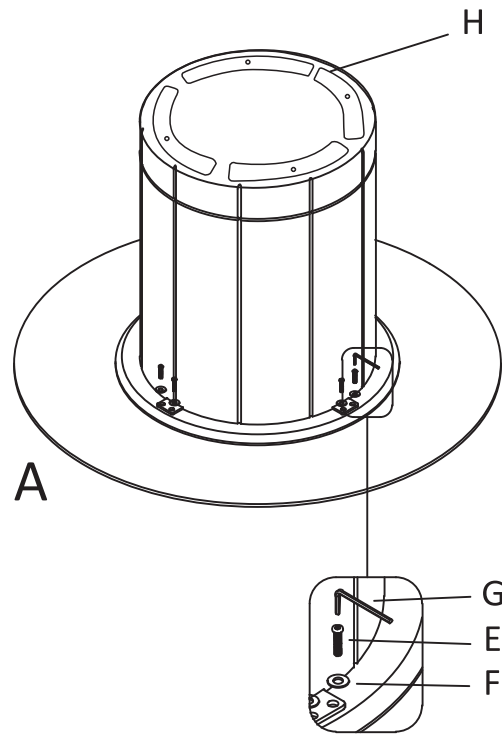

## PRODUCT PARTS INCLUDED

A  glass top x1

B  x4

C  legs x1

D  M8\*25mm x8

E  M8\*20mm x8

F   $\varnothing 8 \times \varnothing 22 \times 1.5 \text{mm}$  Washer x8

G  5mm Allen Key x1

### STEP1

Minimum Two Persons Assembly

### STEP2

STEP3

STEP4