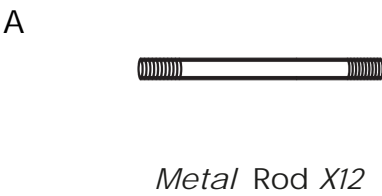

# Maui Round Coffee Table

CF\_FS002

## PRODUCT PARTS INCLUDED