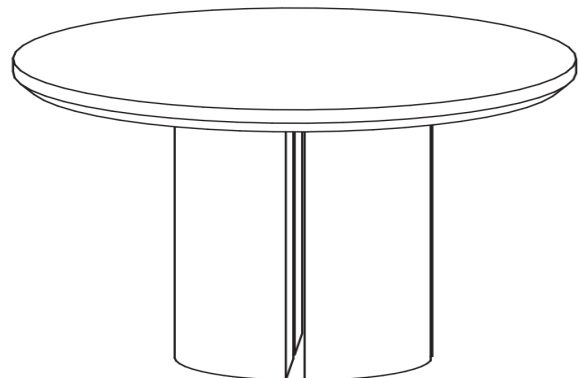

Maui Round Coffee Table

CF_FS002

PRODUCT PARTS INCLUDED

STEP 1

Note: screw in the side with positioning

STEP 2

Assembled