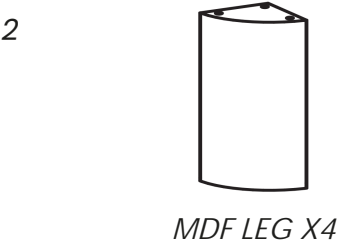

Maui Round Coffee Table

CF_FS002

PRODUCT PARTS INCLUDED