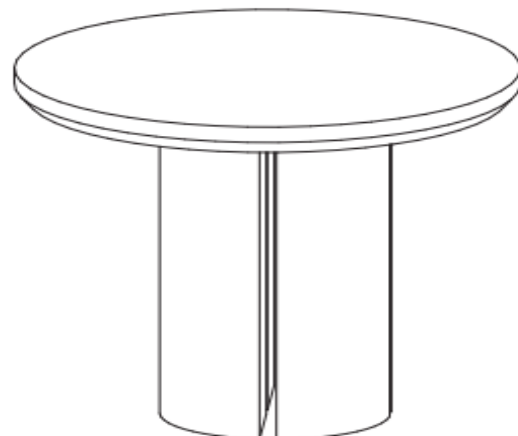

Maui Side Table

CF_FS004

PRODUCT PARTS INCLUDED

STEP 1

Note: screw in the side with positioning

STEP 2

Assembled