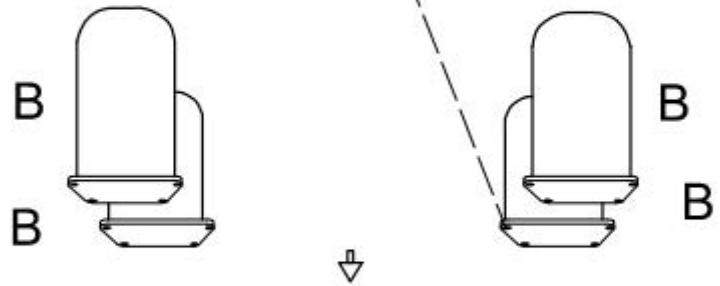

C

Ludo Rectangle Coffee Table

CF_HF-1B011

A  1PC

B  4PCS

1  16PCS
6x30mm

2  16PCS

3  1PC