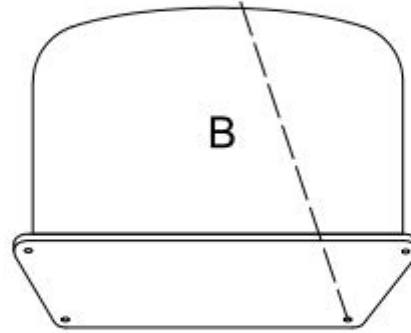

# Layah Round Coffee Table

CF\_HF-1B013B

A 1PC

B 1PC

1 4PCS  
6x30mm

2 4PCS

3 1PC

A