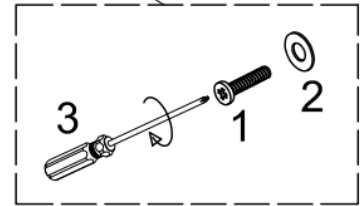

C

Milad Floor Lamp

CF_HF-4B002B

A  1PC

B  1PC

1  2PCS
6x30mm

2  2PCS

3  1PC