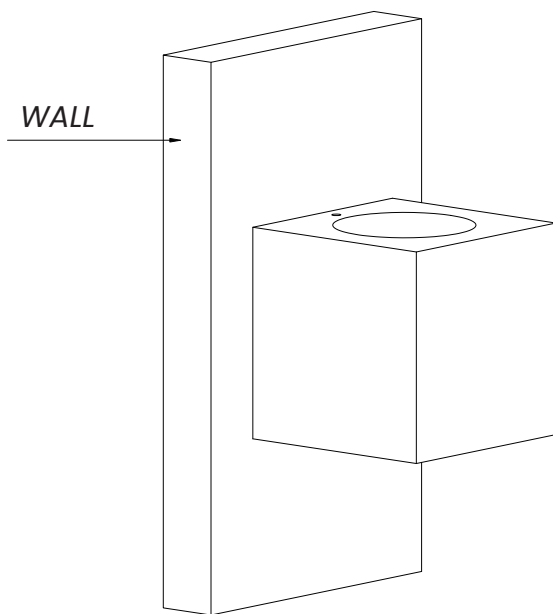

# Leila Wall Light

CF\_5783-W751

## PRODUCT PARTS INCLUDED

A G9 BULB (Not included)

B

C

D M4\*8MM x2

E 25MM x2

F

G 25MM x2

## STEP 1

Assembled