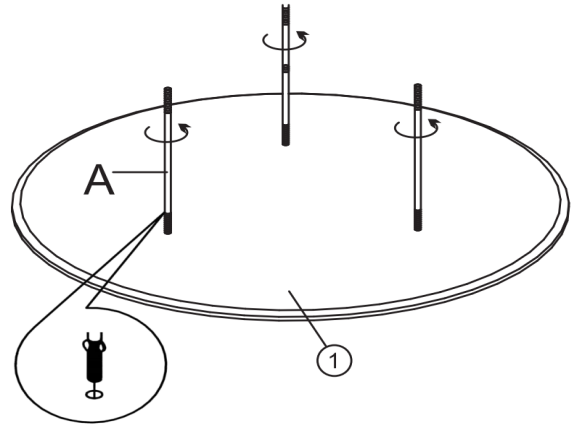

Jace Round Coffee Table

CF_SM002

PRODUCT PARTS INCLUDED

STEP 1

 **Note: screw in the side with positioning**

STEP 2

Assembled