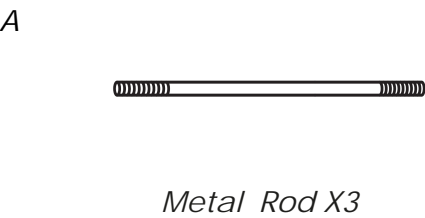

Jace Round Coffee Table

CF_SM002

PRODUCT PARTS INCLUDED

STEP 1

 **Note: screw in the side with positioning**

STEP 2

Assembled