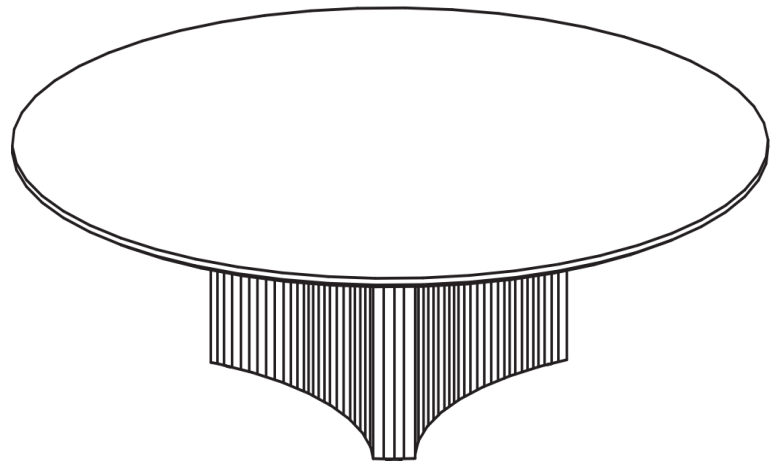

Jace Round Coffee Table

CF_SM002

PRODUCT PARTS INCLUDED

STEP 1

 **Note: screw in the side with positioning**

STEP 2

Assembled