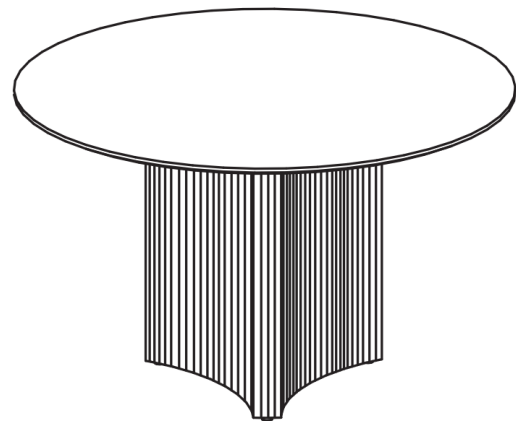

Jace Round Coffee Table

CF_SM002

PRODUCT PARTS INCLUDED

STEP 1

 **Note: screw in the side with positioning**

STEP 2

Assembled