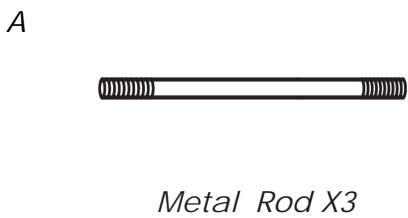

Jace Round Coffee Table

CF_SM002

PRODUCT PARTS INCLUDED

STEP 1

 **Note: screw in the side with positioning**

STEP 2

Assembled