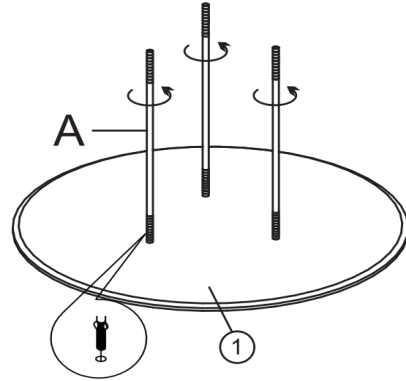

Jace Round Coffee Table

CF_SM002

PRODUCT PARTS INCLUDED

STEP 1

 **Note: screw in the side with positioning**

STEP 2

Assembled