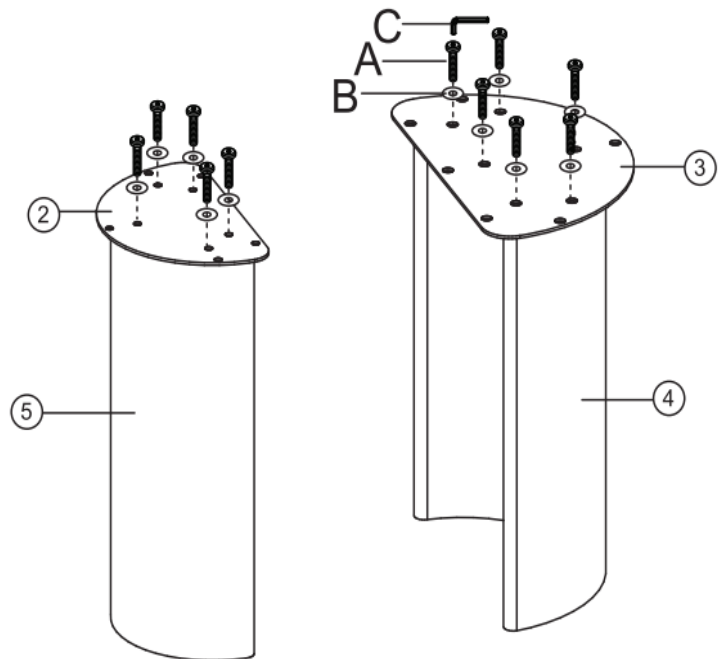

MDF PLATE RIGHT x1

4

MDF LEG RIGHT x1

5

MDF LEG LEFT x1

6

MDF DRAWER x1

STEP 1

Assembled

C

Lois Desk, Travertine & Walnut

CF_ST001/TRV/WAL_bundle

PRODUCT PARTS INCLUDED

A

Metal Screw x22

B