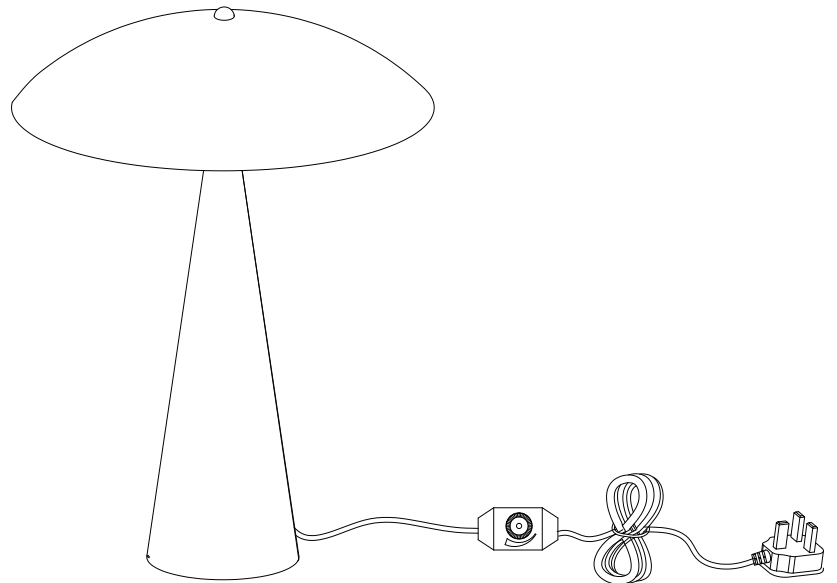

C

Valence Table Lamp

CF_5783-T586

PRODUCT PARTS INCLUDED

B Not included

STEP 1

Assembled