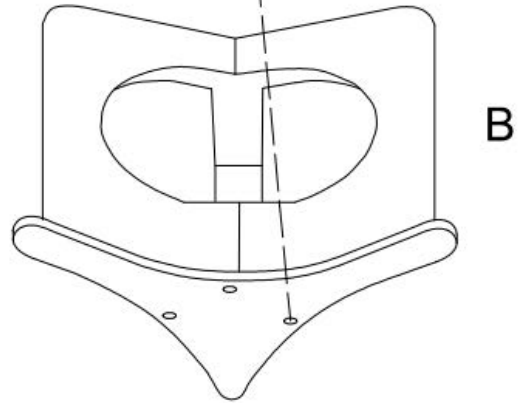

C

Turner Round Coffee Table

CF_WF-1B086D

A  1PC

B  1PC

1  3PCS
6x30mm

2  3PCS

3  1PC