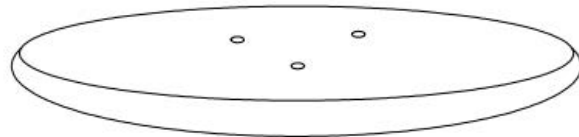

C

Turner Round Coffee Table

CF_WF-1B086D

A  1PC

B  1PC

1  3PCS
6x30mm

2  3PCS

3  1PC