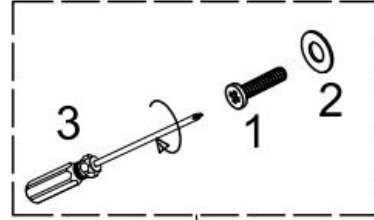

C

Turner Round Coffee Table

CF_WF-1B086D

A  1PC

B  1PC

1  3PCS
6x30mm

2  3PCS

3  1PC