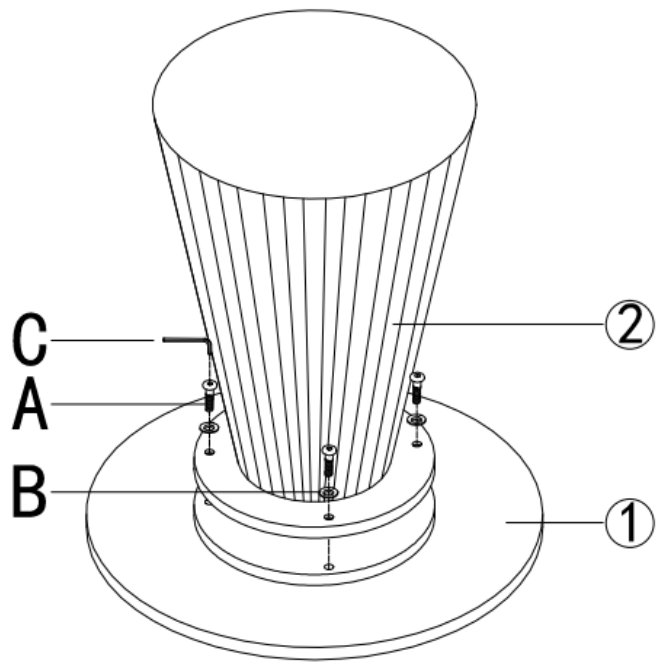

C

Oxborough Round Side Table, Travertine & Walnut

CF_WV021/TRV/WAL_bundle

PRODUCT PARTS INCLUDED

1

MARBLE TOP x1

2

MDF LEG x1

A

Metal Screw x4

B

Metal Washer x4

C

Metal Spanner x1

STEP 1

Assembled